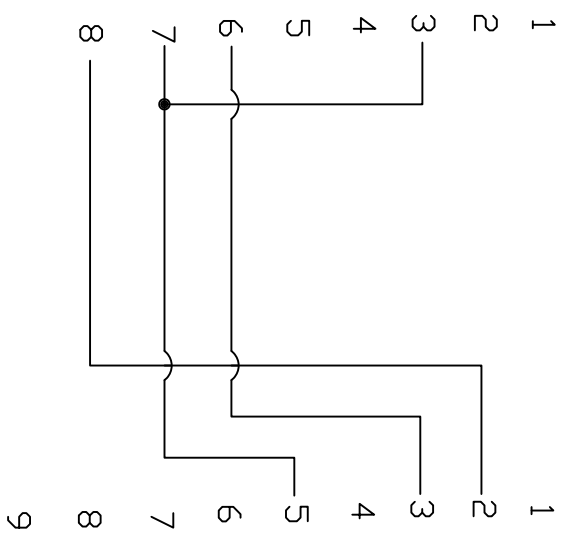

ACSS550 LINK COMPUTER
WITH SOFTWARE
WINDOW DRIVE LIGHT

RJ45

DB 9 PIN (FEMALE)

◻: TERMINAL

Itemref	Quantity	Title/Name, designation, material, dimension etc			Article No./Reference	
Designed by Dusit		Checked by	Approved by - date	file name	Date 16/08/53	Scale 1 : 1
Client IRPC		Proj. Title			Edition	Sheet 1 / 1